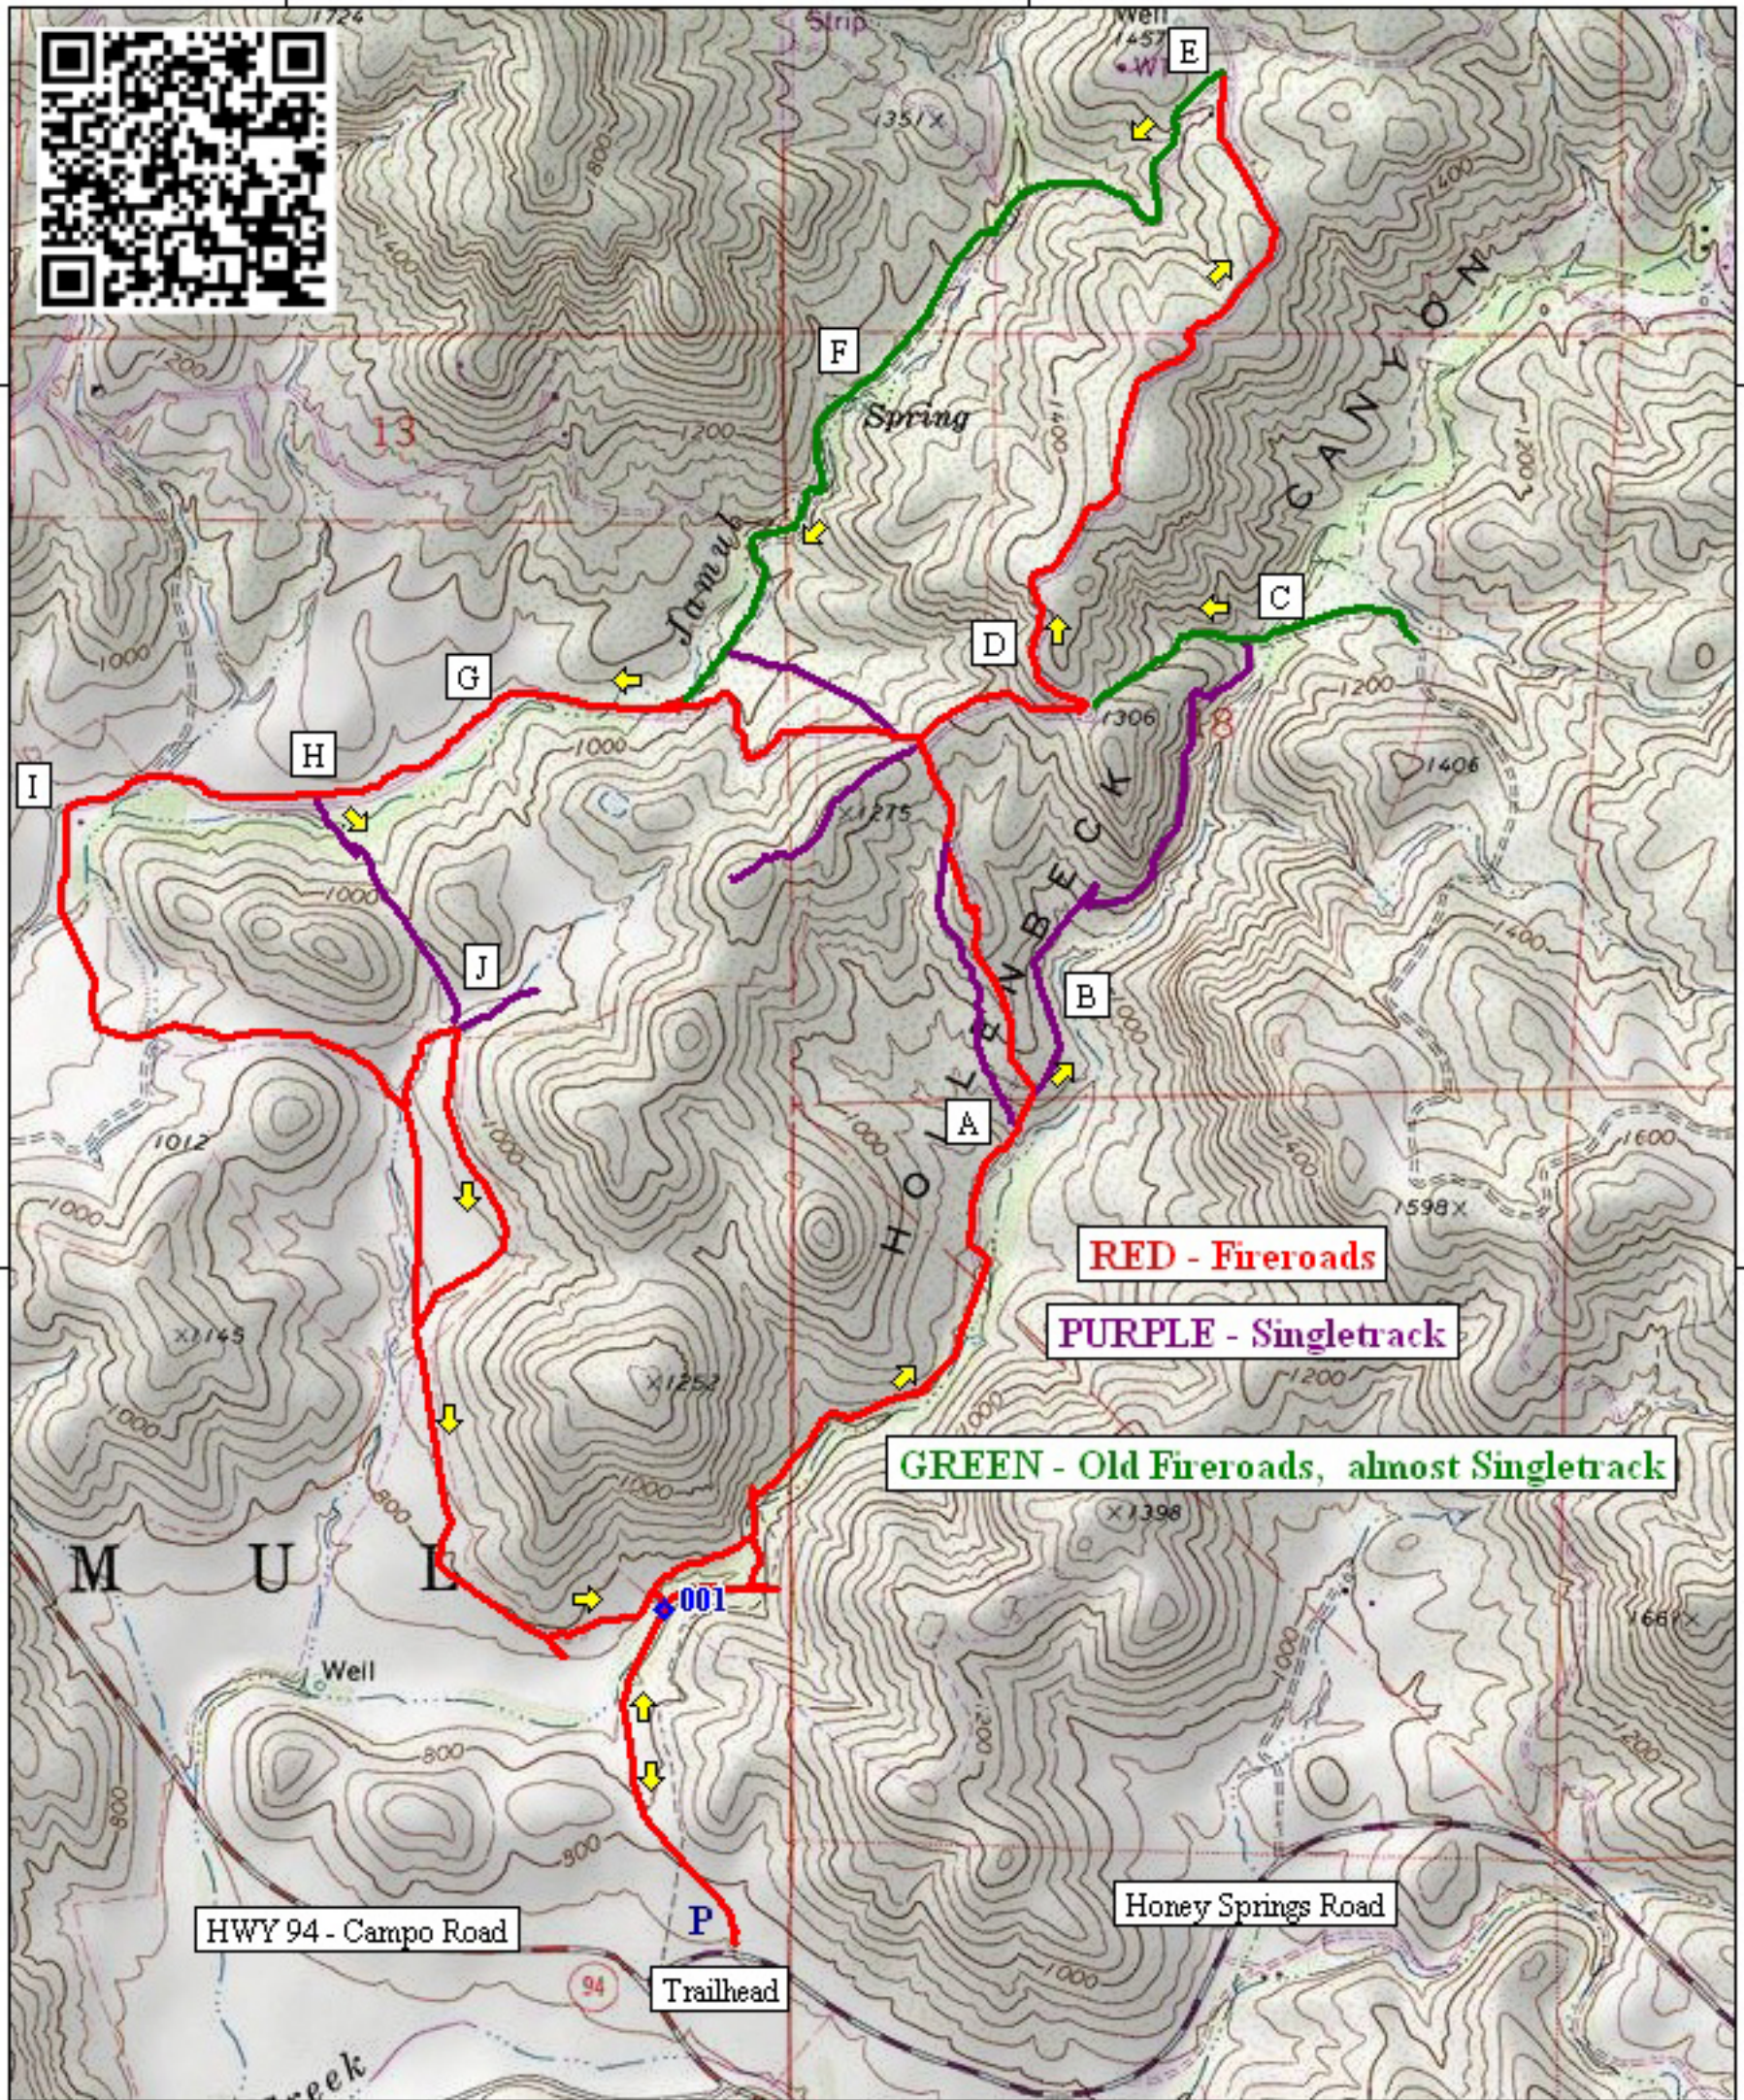

116°50'00" W

WGS84 116°49'00" W

32°42'00" N

32°42'00" N

32°41'00" N

32°41'00" N

RED - Fireroads

PURPLE - Singletrack

GREEN - Old Fireroads, almost Singletrack

HWY 94 - Campo Road

Honey Springs Road

Trailhead

116°50'00" W

WGS84 116°49'00" W

TN MN
13°