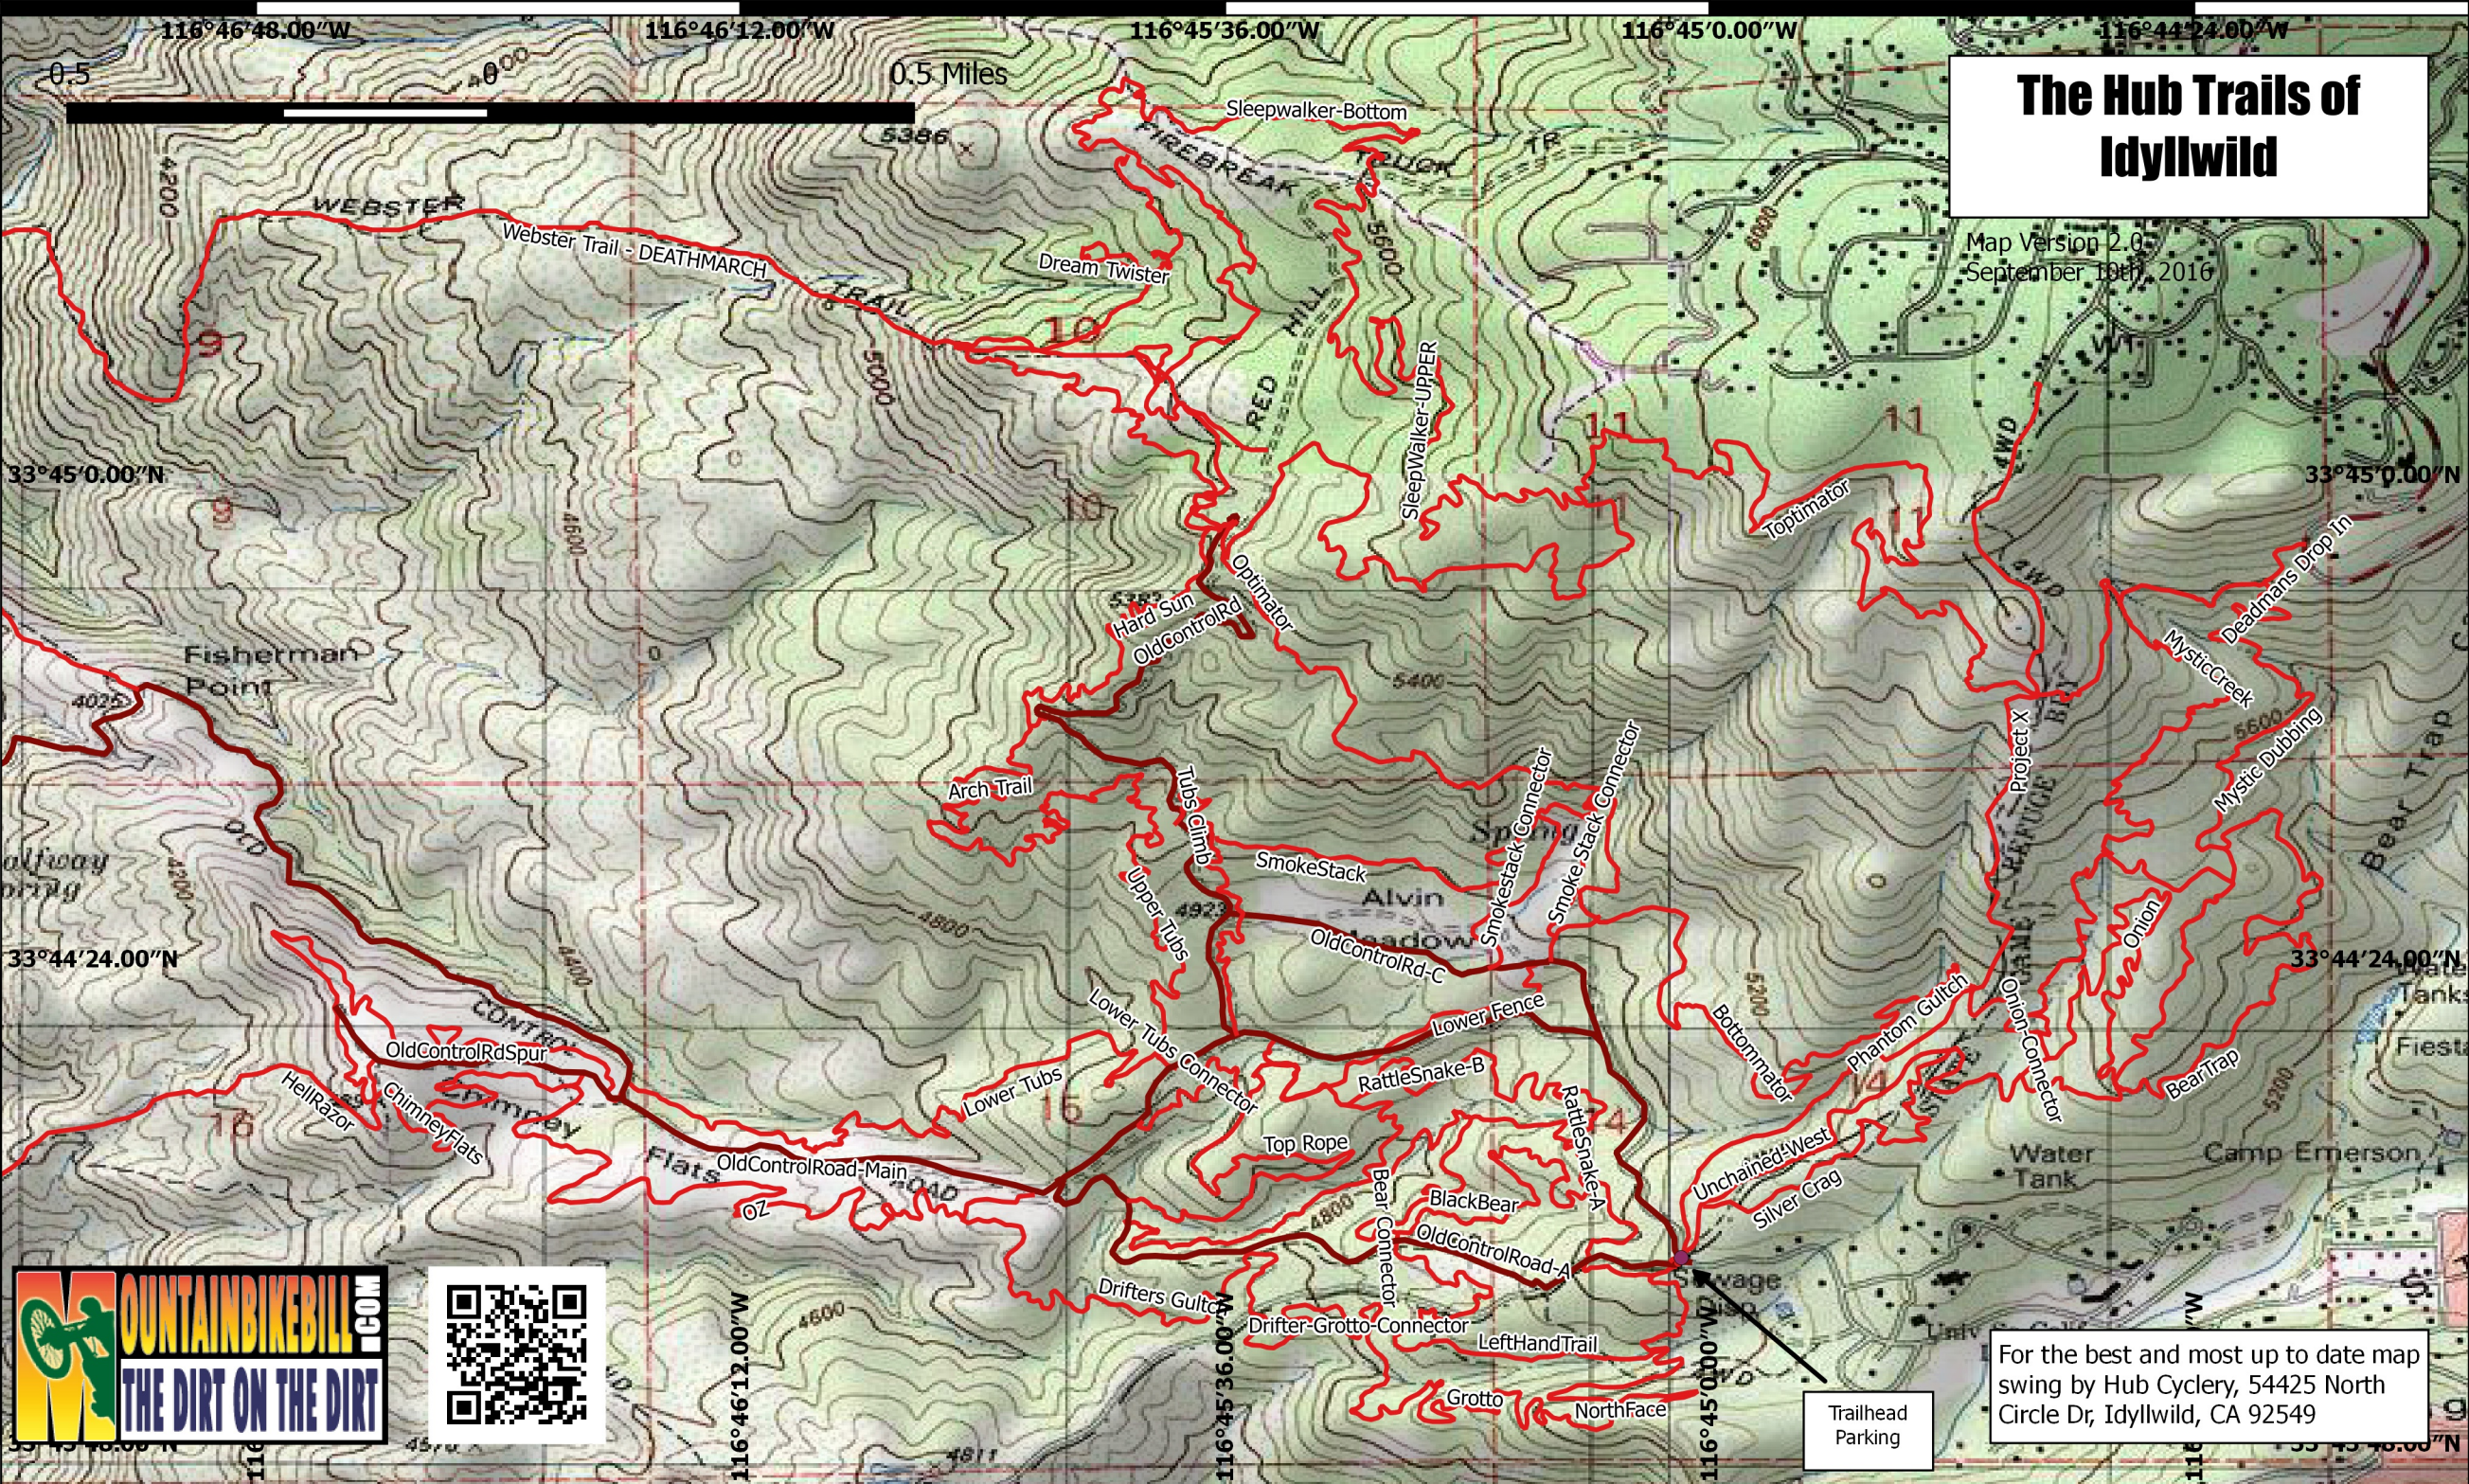

The Hub Trails of Idyllwild

Map Version 2.0
September 18th, 2016

Trailhead
Parking

For the best and most up to date map
swing by Hub Cyclery, 54425 North
Circle Dr, Idyllwild, CA 92549